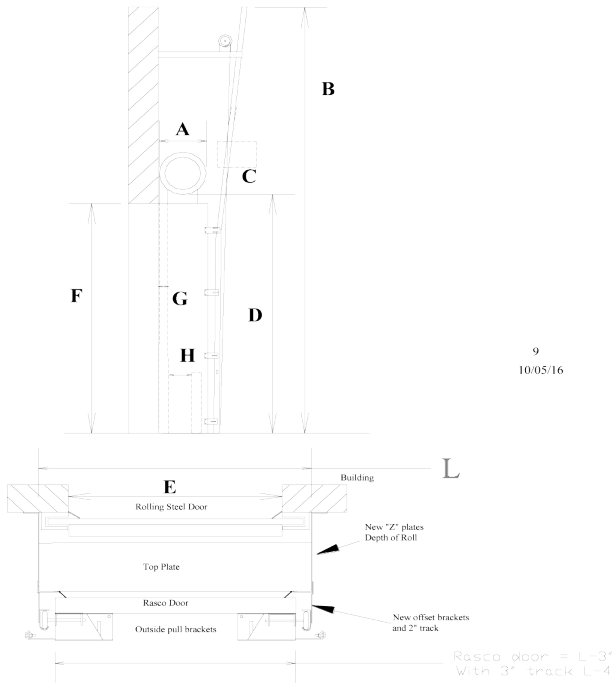

FAX: _____

SHIP TO ZIP: _____

Bug Blocker® Screen Door - Vertical Lift / Behind Rolling with Deep Reverse

- A) Distance to back of roll _____ in
- B) Can Rasco door be lifted vertically?
(Opening height x 2 + 24") y n
- C) Any interference from motor operator? y n
- D) Distance from floor to bottom of roll _____ ft _____ in
- E) Opening Width _____ ft _____ in
- F) Opening Height _____ ft _____ in
- G) Depth of existing track _____ in
- H) Distance from bollards to existing guide _____ in
- I) Will Rasco door be motorized? y n
- J) If yes, is Rasco providing the operator? y n
- K) 12 Mesh
 30 Mesh
 Expanded Metal
- L) Guide Outside-to-Outside Distance (NOT the opening size) _____ ft _____ in
- M) Rasco door Track Width 2" 3"

A torsion bar support is required on all doors 10' or wider and a solid shaft if 12' or wider. The Rasco door has outside pull brackets / cables.