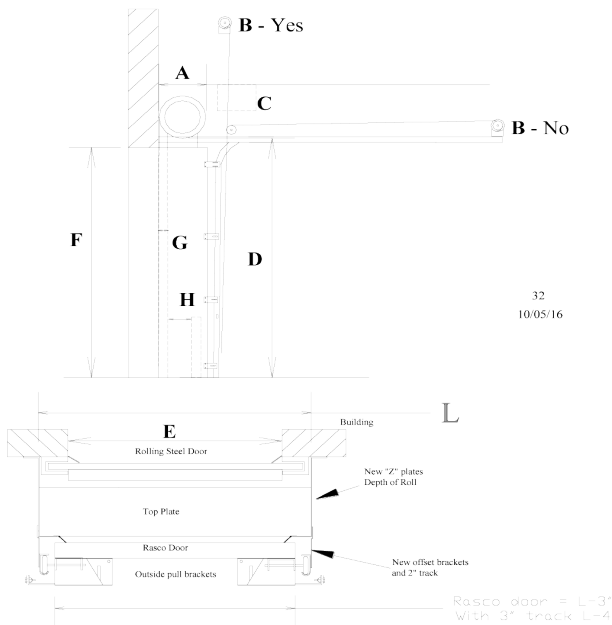

FAX: _____

SHIP TO ZIP: _____

Bug Blocker® Screen Door - Standard Lift / Behind Rolling with Deep Reverse

32
10/05/16

- A) Distance to back of roll _____ in
- B) Can torsion bar be mounted at least 24" above opening?
(If NO, it will be rear mounted) y n
- C) Any interference from motor operator? y n
- D) Distance from floor to bottom of roll _____ ft _____ in
- E) Opening Width _____ ft _____ in
- F) Opening Height _____ ft _____ in
- G) Depth of existing track _____ in
- H) Distance from bollards to existing guide _____ in
- I) Will Rasco door be motorized? y n
- J) If yes, is Rasco providing the operator? y n
- K) 12 Mesh
 30 Mesh
 Expanded Metal
 or
- L) Guide Outside-to-Outside Distance
(NOT the opening size) _____ ft _____ in
- M) Rasco door Track Width 2" 3"

A torsion bar support is required on all doors 10' or wider and a solid shaft if 12' or wider. The Rasco door has outside pull brackets / cables.