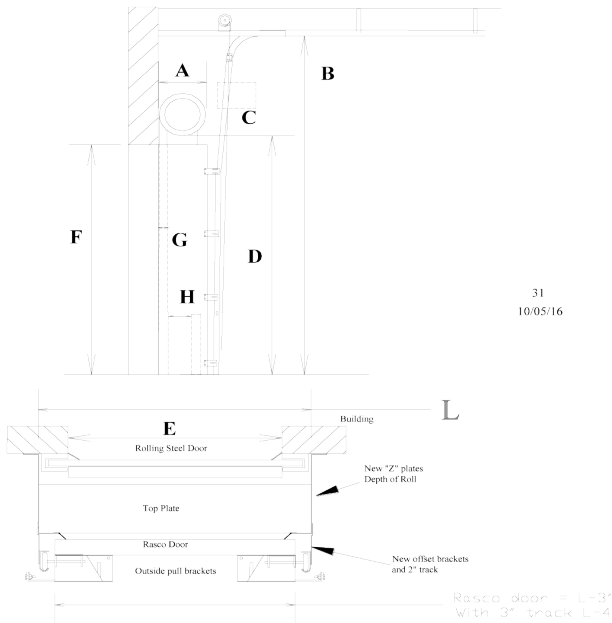

Rasco Industries, Inc.
5310 Shoreline Drive
Mound, MN 55364
United States
Phone: 800-537-3802
Fax: 952-283-1261
Sales@Rascoind.com

RASCO
INDUSTRIES, INC.
BUGBLOCKER.COM

P.O. NO: _____

DATE REQUIRED: _____

TAG: _____

SPECIAL INSTRUCTIONS: _____

QUANTITY: _____

PREPARED BY: _____

EMAIL: _____

COMPANY: _____

ADDRESS: _____

PHONE: _____

FAX: _____

SHIP TO ZIP: _____

Bug Blocker® Screen Door - High Lift / Behind Rolling with Deep Reverse

31
10/05/16

- A) Distance to back of roll _____ in
- B) Floor to new horizontal track _____ ft _____ in
- C) Any interference from motor operator? ☐ y ☐ n
- D) Distance from floor to bottom of roll _____ ft _____ in
- E) Opening Width _____ ft _____ in
- F) Opening Height _____ ft _____ in
- G) Depth of existing track _____ in
- H) Distance from bollards to existing guide _____ in
- I) Will Rasco door be motorized? ☐ y ☐ n
- J) If yes, is Rasco providing the operator? ☐ y ☐ n
- K) 12 Mesh ☐
- 30 Mesh ☐
- Expanded Metal ☐
- or ☐
- ☐
- ☐
- L) Guide Outside-to-Outside Distance (NOT the opening size) _____ ft _____ in
- M) Rasco door Track Width ☐ 2" ☐ 3"

A torsion bar support is required on all doors 10' or wider and a solid shaft if 12' or wider. The Rasco door has outside pull brackets / cables.